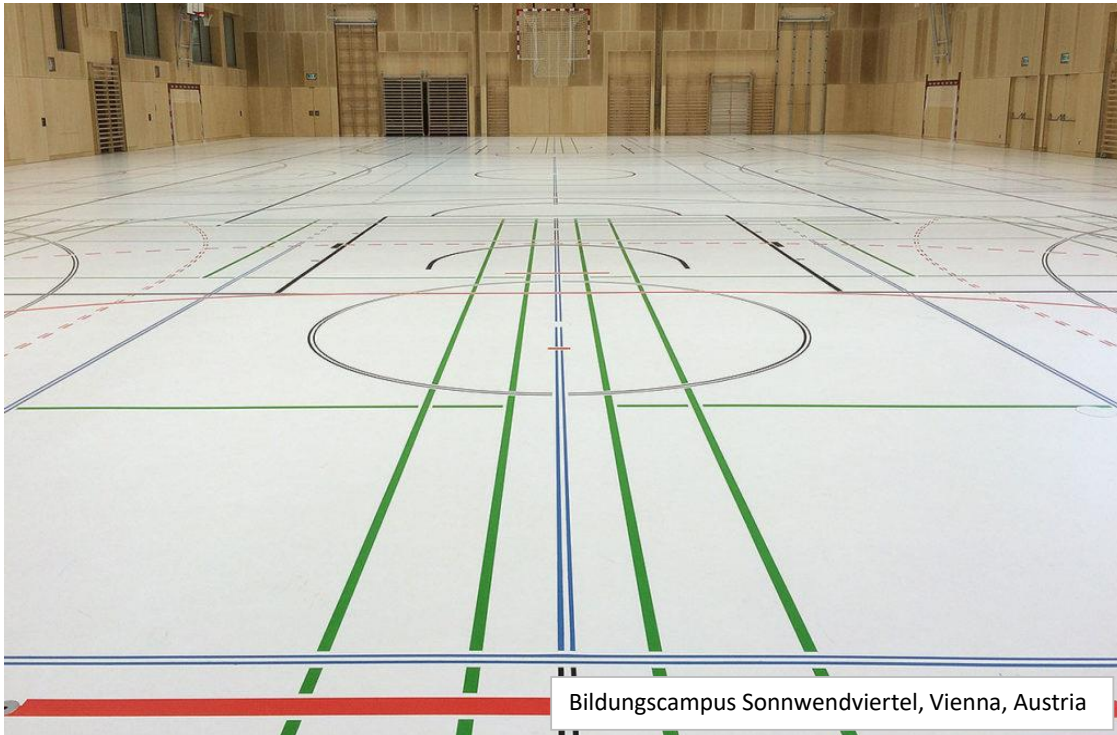

Indoor CONIPUR KF - Mixed Elastic Sport Surfaces

System	Key Features	Total height	Fire Behaviour EN 13501	Tested	
				Emission	Sports Functionality EN 14904
CONIPUR KF - Mixed-Elastic Sports Floor - with a special Foam Mat covered with hard-elastic and soft-elastic PU Coating					
similar to the point-elastic flooring this surface immediately offsets the impact forces like a shock absorber - reducing the risk of injury. With its area-reinforcing hard coating it also provides high stability thus minimizing the risk of injuries. The force reduction is $\geq 45\%$ but $< 55\%$					
CONIPUR KF pure	low emission			✓	✓
CONIPUR KF protect+	low emission and flame retardant		✓	✓	✓