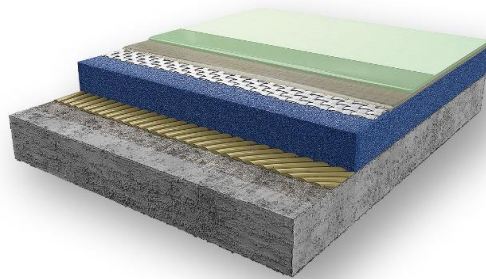

Indoor CONIPUR KF - Mixed Elastic Sport Surfaces

System	Key Features	Total height	Fire Behaviour EN 13501	Tested	
				Emission	Sports Functionality EN 14904
CONIPUR KF - Mixed-Elastic Sports Floor - with a special Foam Mat covered with hard-elastic and soft-elastic PU Coating					
similar to the point-elastic flooring this surface immediately offsets the impact forces like a shock absorber - reducing the risk of injury. With its area-reinforcing hard coating it also provides high stability thus minimizing the risk of injuries. The force reduction is $\geq 45\%$ but $< 55\%$					
CONIPUR KF pure	low emission			✓	✓
CONIPUR KF protect+	low emission and flame retardant		✓	✓	✓

Bildungscampus Sonnwendviertel, Vienna, Austria

High Performance Flooring
Sport | Decorative | Industrial | Playground